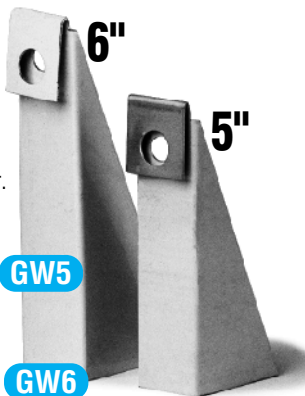

Wholesale Price List

TOLL FREE 1-800-662-5678

Gutter Wedges

STANDARD

Our own invention! Used to plumb a slanted fascia, will handle approximately 5/12 pitch or 28°. On our shelf in white and brown for 5" and 6" gutter.

.032" • 100 PER BOX • 4 lbs.

5" 1-24 boxes **\$33.00/box** .33 ea.
25-99 boxes **\$30.00/box** .30 ea.

GW5

6" .032" • 50 PER BOX • 4 lbs.
\$36.00/box .72 ea.

GW6

Steep Gutter Wedges

These new wedges will plumb gutter up to a 12 / 12 roof.

Trim back for less steep pitches.

5" in white or brown.

.032" • 50 PER BOX • 4 lbs.

\$28.00/box

.56 ea.

SGW5

2 x 3 Spacers

Use these spacers in various ways to position the gutter under a projecting roof. White or brown.