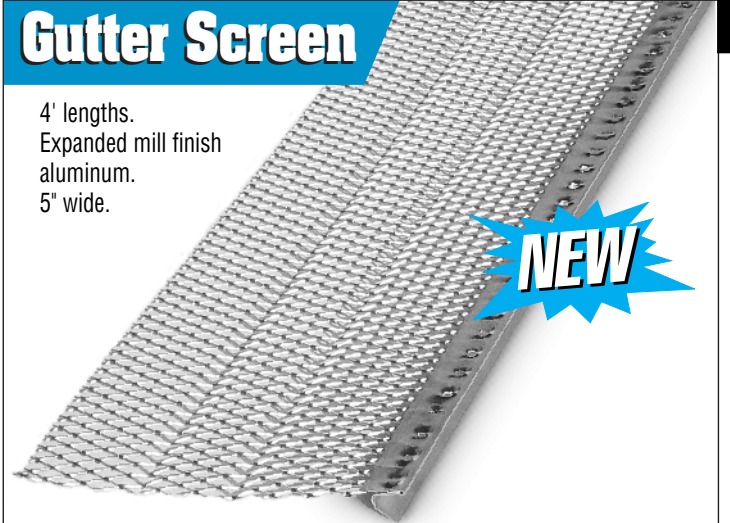

Gutter Screen

4' lengths. Expanded mill finish aluminum. 5" wide.

NEW

200/FT. PER CARTON • 18 lbs.
$92.00/box   **.46/ft.**

SCRN5

160/FT. **$110.40/box**   **.69/ft.**

SCRN6

Call to Order Now: (860) 283-9626 or TOLL FREE 1-800-662-5678

www.PetitTool.com

P.O. Box 206 • 1387 WATERBURY ROAD
THOMASTON, CT 06787

FAX (860) 283-6860 • www.petittool.com

All Prices Subject to Change Without Notice