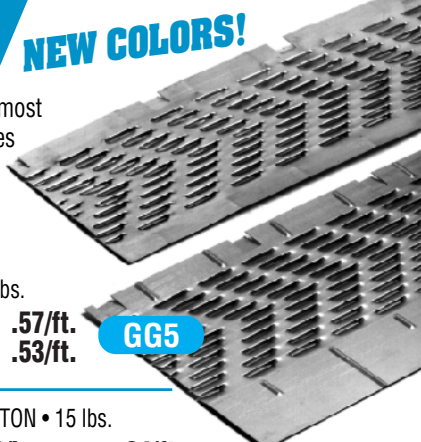

## Gutter Guard

**NEW COLORS!**

4' Lengths. Mill finish aluminum or most standard gutter colors—sheds leaves and pine needles, heavy gauge, simple to install. 5" Gutter Guard for most installations.

100 FT. PER CARTON • 12 lbs.

1-19 boxes	<b>\$57.00/box</b>	<b>.57/ft.</b>	<b>GG5</b>
20+ boxes	<b>\$53.00/box</b>	<b>.53/ft.</b>	

100 FT. PER CARTON • 15 lbs.

1-19 boxes	<b>\$64.00/box</b>	<b>.64/ft.</b>	<b>GG6</b>
20+ boxes	<b>\$60.00/box</b>	<b>.60/ft.</b>	

7 1/4" Gutter Guard when you need extra, extra width.

100 FT. PER CARTON • 15 lbs.

1-19 boxes	<b>\$71.00/box</b>	<b>.71/ft.</b>	<b>GG7</b>
20+ boxes	<b>\$68.00/box</b>	<b>.68/ft.</b>	