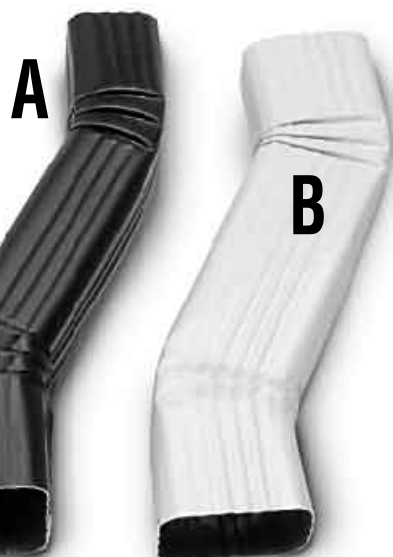

## Elbows 2" x 3"

White, brown and other standard colors.  
.019" thick. Style A or B.

36 PER BOX • 10 lbs.  
**\$27.00/box .75 ea.**

**EA**

## Elbows 3" x 4"

White, brown and other standard colors.  
.024" thick. Style A or B.

20 PER BOX • 10 lbs.  
**\$24.80/box \$1.24 ea.**

**EB**

## Zig Zag Elbows

The professional way to neatly jog a downspout.  
They come in high white, low white, and royal brown.  
For 2x3 or 3x4 leader. A or B style.

2x3 • Pick 2" or 3" offset  
24 per box • 8 lbs.  
**\$39.60/box • \$1.65 ea.**