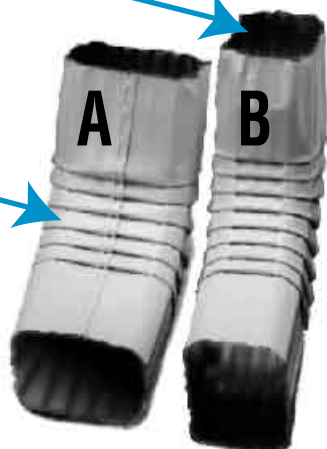

## 3" x 4" Leader

150 FT. PER BOX • 50 lbs.

Call for current price.

**L4**

## Elbows 2" x 3"

White, brown and other standard colors.  
.019" thick. Style A or B.

36 PER BOX • 10 lbs.  
**\$27.00/box .75 ea.**

**EA**

## Elbows 3" x 4"

White, brown and other standard colors.  
.024" thick. Style A or B.

20 PER BOX • 10 lbs.  
**\$24.80/box \$1.24 ea.**

**EB**

## Zig Zag Elbows

The professional way to neatly jog a downspout.  
They come in high white, low white, and royal brown.  
For 2x3 or 3x4 leader. A or B style.

2x3 • Pick 2" or 3" offset  
24 per box • 8 lbs.  
**\$39.60/box • \$1.65 ea.**