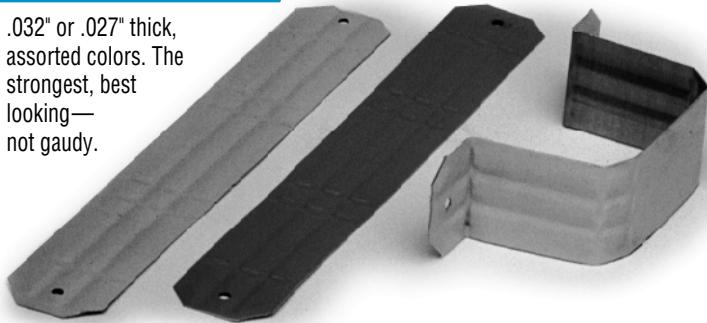

**Pipe Bands**

.032" or .027" thick, assorted colors. The strongest, best looking—not gaudy.

2" x 3" • 100 PER BOX • 4 lbs.

1-49 boxes	<b>\$20.00/box</b>	<b>.20 ea.</b>	<b>PB3</b>
50+ boxes	<b>\$18.00/box</b>	<b>.18 ea.</b>	

3" x 4" • 100 PER BOX • 5 lbs.

1-19 boxes	<b>\$28.00/box</b>	<b>.28 ea.</b>	<b>PB4</b>
20+ boxes	<b>\$25.00/box</b>	<b>.25 ea.</b>	

**Wraparound Pipe Bands**

.027" thick, assorted colors. Same appearance as our standard pipe band but attachments to building are behind the pipe and the band is wrapped all the way around, overlapped, and fastened on the side. Neat!