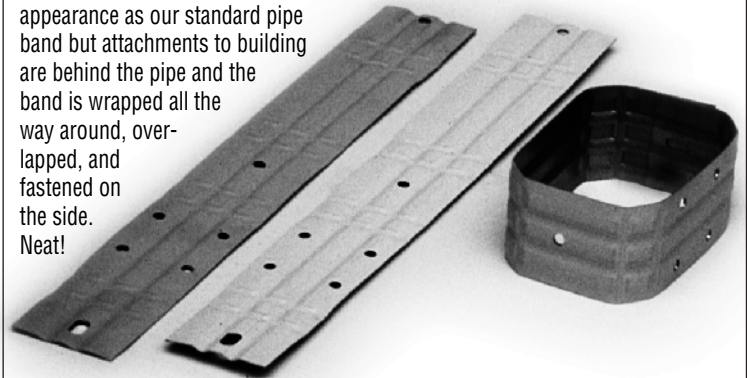

**Pipe Bands**

.032" or .027" thick, assorted colors. The strongest, best looking—not gaudy.

2" x 3" • 100 PER BOX • 4 lbs.

1-49 boxes	<b>\$20.00/box</b>	<b>.20 ea.</b>	<b>PB3</b>
50+ boxes	<b>\$18.00/box</b>	<b>.18 ea.</b>	

3" x 4" • 100 PER BOX • 5 lbs.

1-19 boxes	<b>\$28.00/box</b>	<b>.28 ea.</b>	<b>PB4</b>
20+ boxes	<b>\$25.00/box</b>	<b>.25 ea.</b>	

**Wraparound Pipe Bands**

.027" thick, assorted colors. Same appearance as our standard pipe band but attachments to building are behind the pipe and the band is wrapped all the way around, overlapped, and fastened on the side. Neat!